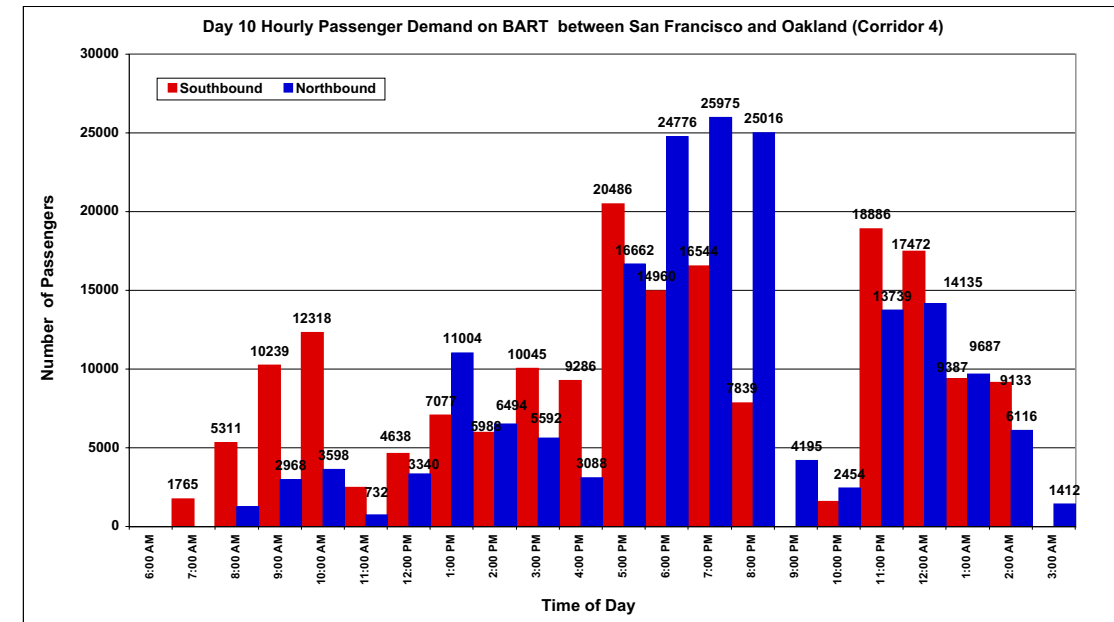

NORTHEAST TRANSIT CORRIDOR 4 - SAN FRANCISCO TO OAKLAND - BART

NORTHBOUND TRAVEL DIRECTION

To/From Venue Cluster	From Accommodation Area	6:00 AM	7:00 AM	8:00 AM	9:00 AM	10:00 AM	11:00 AM	12:00 PM	1:00 PM	2:00 PM	3:00 PM	4:00 PM	5:00 PM	6:00 PM	7:00 PM	8:00 PM	9:00 PM	10:00 PM	11:00 PM	12:00 AM	1:00 AM	2:00 AM	3:00 AM
STANFORD CLUSTER	North-west	0	0	0	0	0	0	1143	2649	2918	1558	1412	0	765	191	749	187	1019	961	2118	1412	1412	1412
	North-east																						
	South																						
OAKLAND CLUSTER	North-west	0	0	1248	2496	2496	0	0	599	1398	0	1248	10183	10982	7088	7088	0	0	0	0	0	0	0
	North-east																						
	South																						
SAN FRANCISCO CLUSTER	North-west																						
	North-east	0	0	0	0	0	0	0	0	0	1710	428	2985	2985	4365	1340	0	0	8476	8791	5049	4704	0
	South	0	0	0	472	1102	732	2197	4394	381	889	0	0	3122	6488	10277	0	0	0	0	0	0	0
SAN JOSE	North-west	0	0	0	0	0	0	0	3362	1797	1435	0	3494	6922	7843	5562	4008	1435	4302	3226	3226	0	0
	North-east																						
	South																						
TOTALS		0	0	1248	2968	3598	732	3340	11004	6494	5592	3088	16662	24776	25975	25016	4195	2454	13739	14135	9687	6116	1412