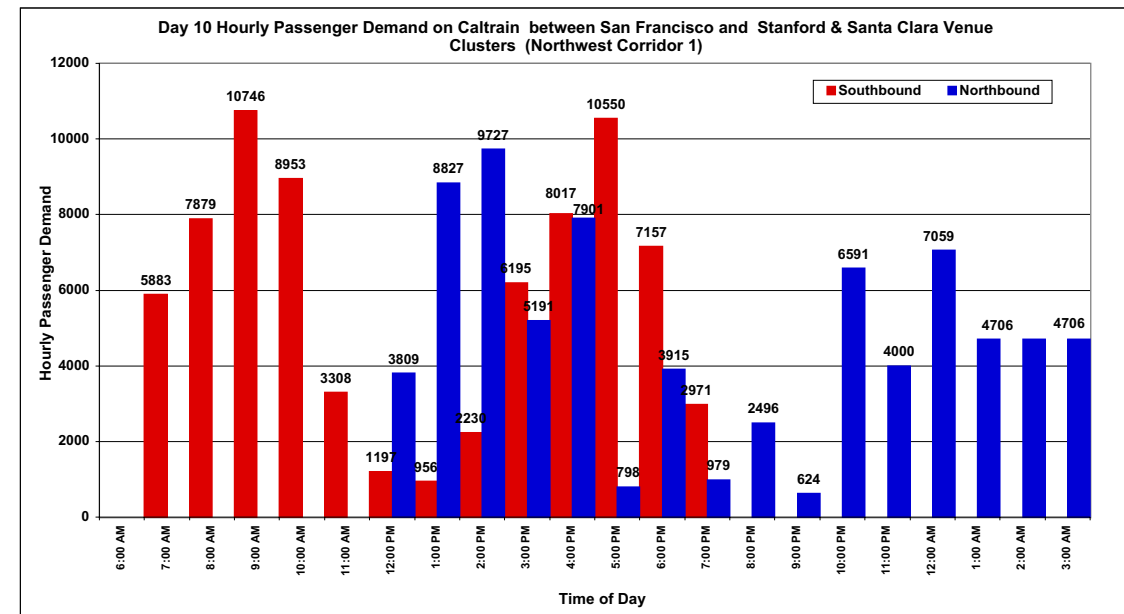

SOUTHWEST TRANSIT CORRIDOR 2 - SAN JOSE & SOUTH TO STANFORD & SANTA CLARA - CALTRAIN

SOUTHBOUND TRAVEL DIRECTION

To/From Venue Cluster	From Accommodation Area	6:00 AM	7:00 AM	8:00 AM	9:00 AM	10:00 AM	11:00 AM	12:00 PM	1:00 PM	2:00 PM	3:00 PM	4:00 PM	5:00 PM	6:00 PM	7:00 PM	8:00 PM	9:00 PM	10:00 PM	11:00 PM	12:00 AM	1:00 AM	2:00 AM	3:00 AM
STANFORD CLUSTER	North-west																						
	North-east	0	0	0	0	0	0	879	2037	2245	1198	1086	0	588	147	576	144	784	739	1629	1086	1086	1086
	South	0	0	0	0	0	0	1030	6248	6884	3673	3330	0	1803	452	1766	442	2403	2267	4996	3330	3330	3330
SANTA CLARA CLUSTER	North-west																						
	North-east	0	0	0	0	346	954	345	0	0	0	346	806	0	0	0	0	0	0	0	0	0	0
	South	0	0	0	0	530	1464	530	0	0	0	530	1237	0	0	0	0	0	0	0	0	0	0
TOTALS		0	0	0	0	876	2418	2784	8285	9129	4871	5292	2043	2391	599	2342	586	3187	3006	6625	4416	4416	4416

SOUTHWEST TRANSIT CORRIDOR 2 - SAN JOSE & SOUTH TO STANFORD & SANTA CLARA - CALTRAIN

NORTHBOUND TRAVEL DIRECTION

To/From Venue Cluster	From Accommodation Area	6:00 AM	7:00 AM	8:00 AM	9:00 AM	10:00 AM	11:00 AM	12:00 PM	1:00 PM	2:00 PM	3:00 PM	4:00 PM	5:00 PM	6:00 PM	7:00 PM	8:00 PM	9:00 PM	10:00 PM	11:00 PM	12:00 AM	1:00 AM	2:00 AM	3:00 AM
STANFORD CLUSTER	North-west																						
	North-east	0	1358	1818	2480	1790	0	0	220	514	1430	1574	1790	1652	686	0	0	0	0	0	0	0	0
	South	0	4163	5574	7604	5488	0	2696	676	1578	4384	4825	5488	5063	2103	0	0	0	0	0	0	0	0
SANTA CLARA CLUSTER	North-west																						
	North-east	0	0	0	0	0	0	0	0	0	0	922	230	395	98	0	0	922	230	0	0	0	0
	South	0	0	0	0	0	0	0	0	0	0	1413	354	605	1510	0	0	1413	354	0	0	0	0
TOTALS		0	5521	7392	10084	7278	0	2696	896	2092	5814	8734	7862	7715	4397	0	0	2335	584	0	0	0	0