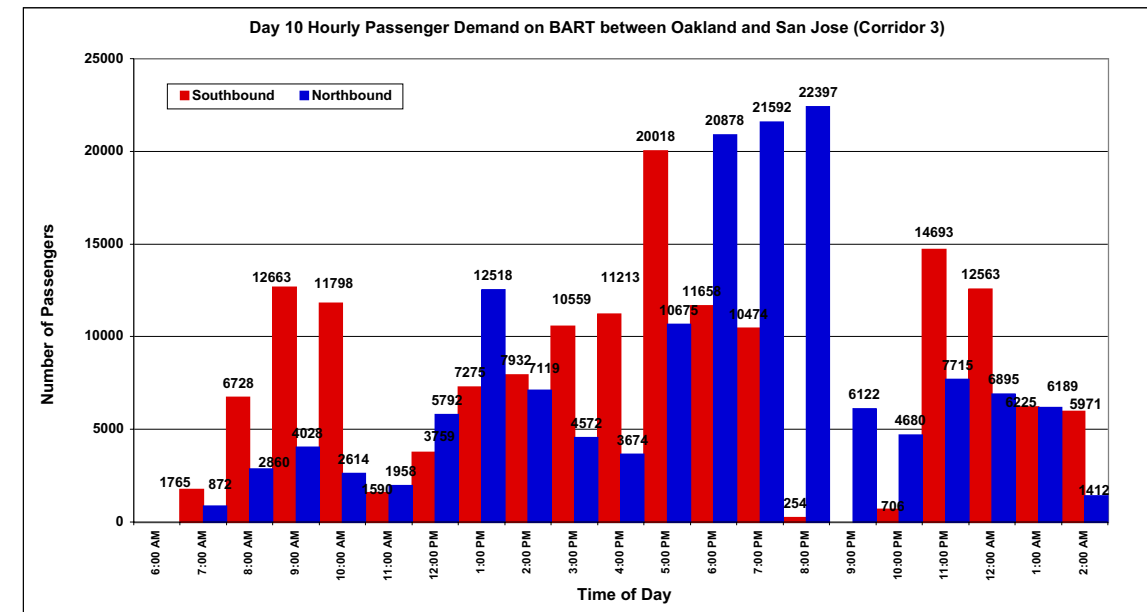

NORTHEAST TRANSIT CORRIDOR 3 - OAKLAND TO SAN JOSE - BART

NORTHBOUND TRAVEL DIRECTION

To/From Venue Cluster	From Accommodation Area	6:00 AM	7:00 AM	8:00 AM	9:00 AM	10:00 AM	11:00 AM	12:00 PM	1:00 PM	2:00 PM	3:00 PM	4:00 PM	5:00 PM	6:00 PM	7:00 PM	8:00 PM	9:00 PM	10:00 PM	11:00 PM	12:00 AM	1:00 AM	2:00 AM	3:00 AM
STANFORD CLUSTER	North-west	0	0	0	0	0	0	1143	2649	2918	1558	1412	0	765	191	749	187	1019	961	2118	1412	1412	1412
	North-east																						
	South																						0
SANTA CLARA CLUSTER	North-west																						
	North-east	0	0	0	0	0	0	0	0	0	0	1536	384	658	164	0	0	1536	384	0	0	0	0
	South																						
OAKLAND CLUSTER	North-west																						
	North-east																						
	South	0	0	552	1104	1104	0	0	265	618	0	522	4504	4857	3135	3135	0	0	0	0	0	0	0
BERKELEY CLUSTER	North-west																						
	North-east																						
	South	0	872	2308	2452	408	1226	2452	232	541	0	204	613	1226	0	0	0	0	0	0	0	0	0
SAN FRANCISCO CLUSTER	North-west																						
	North-east																						
	South	0	0	0	472	1102	732	2197	4394	381	889	0	0	3122	6488	10277	0	0	0	0	0	0	0
SAN JOSE	North-west	0	0	0	0	0	0	0	3362	1797	1435	0	3494	6922	7843	5562	4008	1435	4302	3226	3226	0	0
	North-east	0	0	0	0	0	0	0	1616	864	690	0	1680	3328	3771	2674	1927	690	2068	1551	1551	0	0
	South																						
TOTALS		0	872	2860	4028	2614	1958	5792	12518	7119	4572	3674	10675	20878	21592	22397	6122	4680	7715	6895	6189	1412	1412