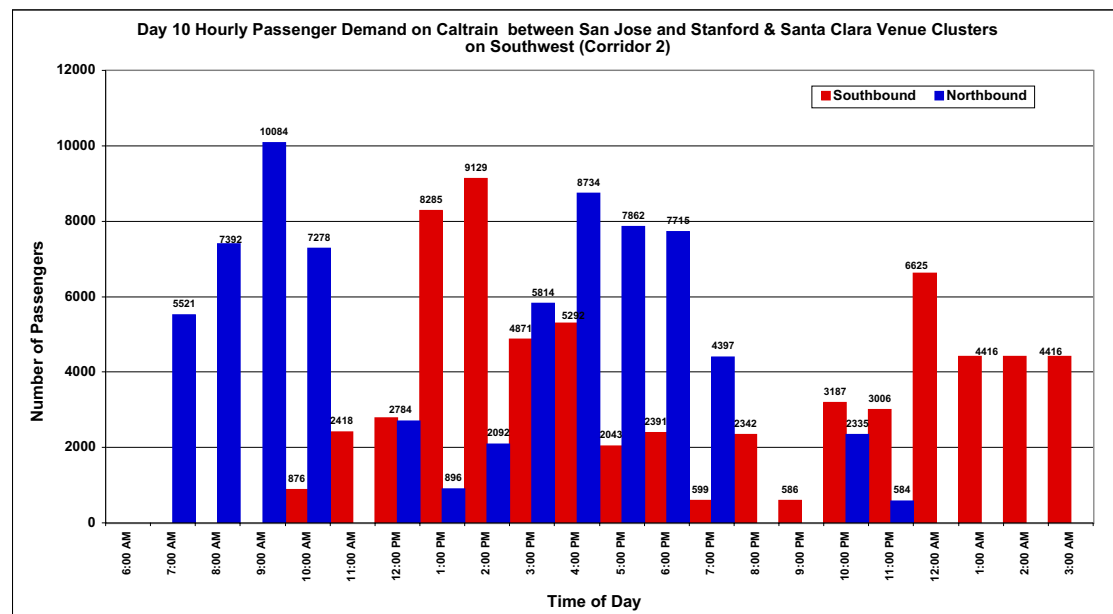

SOUTHWEST TRANSIT CORRIDOR 2 - SAN JOSE & SOUTH TO STANFORD & SANTA CLARA - CALTRAIN

SOUTHBOUND TRAVEL DIRECTION

To/From Venue Cluster	From Accommodation Area	6:00 AM	7:00 AM	8:00 AM	9:00 AM	10:00 AM	11:00 AM	12:00 PM	1:00 PM	2:00 PM	3:00 PM	4:00 PM	5:00 PM	6:00 PM	7:00 PM	8:00 PM	9:00 PM	10:00 PM	11:00 PM	12:00 AM	1:00 AM	2:00 AM	3:00 AM
STANFORD CLUSTER	North-west																						
	North-east	0	0	0	0	0	0	879	2037	2245	1198	1086	0	588	147	576	144	784	739	1629	1086	1086	1086
	South	0	0	0	0	0	0	1030	6248	6884	3673	3330	0	1803	452	1766	442	2403	2267	4996	3330	3330	3330
SANTA CLARA CLUSTER	North-west																						
	North-east	0	0	0	0	346	954	345	0	0	0	346	806	0	0	0	0	0	0	0	0	0	0
	South	0	0	0	0	530	1464	530	0	0	0	530	1237	0	0	0	0	0	0	0	0	0	0
TOTALS		0	0	0	0	876	2418	2784	8285	9129	4871	5292	2043	2391	599	2342	586	3187	3006	6625	4416	4416	4416

SOUTHWEST TRANSIT CORRIDOR 2 - SAN JOSE & SOUTH TO STANFORD & SANTA CLARA - CALTRAIN

NORTHBOUND TRAVEL DIRECTION

To/From Venue Cluster	From Accommodation Area	6:00 AM	7:00 AM	8:00 AM	9:00 AM	10:00 AM	11:00 AM	12:00 PM	1:00 PM	2:00 PM	3:00 PM	4:00 PM	5:00 PM	6:00 PM	7:00 PM	8:00 PM	9:00 PM	10:00 PM	11:00 PM	12:00 AM	1:00 AM	2:00 AM	3:00 AM
STANFORD CLUSTER	North-west																						
	North-east	0	1358	1818	2480	1790	0	0	220	514	1430	1574	1790	1652	686	0	0	0	0	0	0	0	0
	South	0	4163	5574	7604	5488	0	2696	676	1578	4384	4825	5488	5063	2103	0	0	0	0	0	0	0	0
SANTA CLARA CLUSTER	North-west																						
	North-east	0	0	0	0	0	0	0	0	0	0	922	230	395	98	0	0	922	230	0	0	0	0
	South	0	0	0	0	0	0	0	0	0	0	1413	354	605	1510	0	0	1413	354	0	0	0	0
TOTALS		0	5521	7392	10084	7278	0	2696	896	2092	5814	8734	7862	7715	4397	0	0	2335	584	0	0	0	0